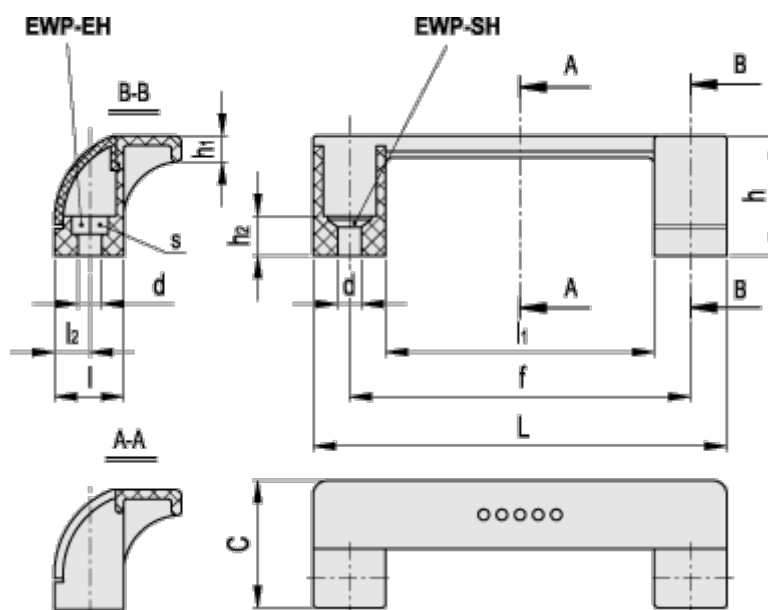

Article number: 23052652112

Description: E+G Guard wing handle, Ergostyle
EWP.110-EH-C2

Measures

C	= 35	L	= 114
d	= 6.5	l1	= 74
f	= 93,5 +/-0,5	l2	= 9.5
F1 (N)	= 800		
h	= 33		
h1	= 7		
h2	= 11		
l	= 19		